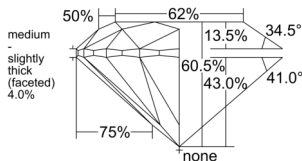

GIA®

FACSIMILE

GIA REPORT 2526549220

Verify this report at GIA.edu

GIA NATURAL DIAMOND DOSSIER®

June 26, 2025
GIA Report Number 2526549220
Shape and Cutting Style ..... Round Brilliant
Measurements ..... 5.18 - 5.22 x 3.15 mm

GRADING RESULTS

Carat Weight ..... 0.53 carat
Color Grade ..... G
Clarity Grade S11
Cut Grade ..... Excellent

ADDITIONAL GRADING INFORMATION

Polish ..... Excellent
Symmetry ..... Excellent
Fluorescence ..... None
Clarity Characteristics ..... Crystal, Cloud
Inscription(s): GIA 2526549220

PROPORTIONS

Profile to actual proportions

GRADING SCALES

GIA COLOR SCALE	GIA CLARITY SCALE	GIA CUT SCALE	
D	FLAWLESS	EXCELLENT	
E	INTERNALLY FLAWLESS		
F		VVS₁	VERY GOOD
G	VVS₂		
H	VS₁	GOOD	
I	VS₂		
J	S1₁	FAIR	
K	S1₂		
L	I₁	POOR	
M	I₂		
N	I₃		
O			
P			
Q			
R			
S			
T			
U			
V			
W			
X			
Y			
Z