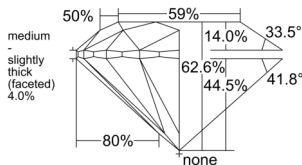

GIA®

FACSIMILE

GIA NATURAL DIAMOND DOSSIER®

June 27, 2025
GIA Report Number 2526562723
Shape and Cutting Style ..... Round Brilliant
Measurements ..... 5.65 - 5.69 x 3.55 mm

GRADING RESULTS

Carat Weight ..... 0.70 carat
Color Grade ..... G
Clarity Grade VVS1
Cut Grade ..... Excellent

ADDITIONAL GRADING INFORMATION

Polish ..... Excellent
Symmetry ..... Excellent
Fluorescence ..... None
Clarity Characteristics ..... Pinpoint
Inscription(s): GIA 2526562723

GIA REPORT 2526562723

Verify this report at GIA.edu

PROPORTIONS

Profile to actual proportions