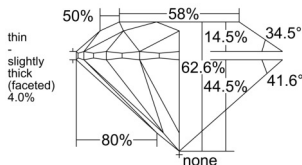

GIA®

FACSIMILE

GIA REPORT 2526577316

Verify this report at GIA.edu

GIA NATURAL DIAMOND DOSSIER®

June 23, 2025
GIA Report Number 2526577316
Shape and Cutting Style ..... Round Brilliant
Measurements ..... 5.26 - 5.28 x 3.30 mm

GRADING RESULTS

Carat Weight ..... 0.56 carat
Color Grade ..... D
Clarity Grade SI2
Cut Grade ..... Excellent

ADDITIONAL GRADING INFORMATION

Polish ..... Excellent
Symmetry ..... Excellent
Fluorescence ..... None
Clarity Characteristics ..... Crystal, Cloud
Inscription(s): GIA 2526577316

PROPORTIONS

GRADING SCALES

GIA COLOR SCALE

COLORLESS	D
	E
	F
	G
	H
	I
	J
NEAR COLORLESS	K
	L
Faint	M
	N
	O
	P
	Q
	R
	S
	T
	U
	V
	W
	X
	Y
Light	Z

GIA CLARITY SCALE

FLAWLESS	INTERNAL FLAWLESS	
		EXCELLENT
VERY VERY SLIGHTLY INCLUDED	VVS₁	
	VVS₂	
VERY SLIGHTLY INCLUDED	VS₁	
	VS₂	
SLIGHTLY INCLUDED	SI₁	
	SI₂	
INCLUDED	I₁	
	I₂	
	I₃	

GIA CUT SCALE

EXCELLENT
VERY GOOD
GOOD
FAIR
POOR