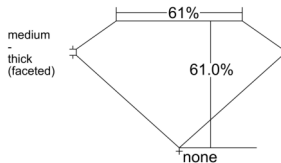

GIA®

FACSIMILE

GIA REPORT 2526578642

Verify this report at GIA.edu

GIA NATURAL DIAMOND DOSSIER®

June 23, 2025
GIA Report Number 2526578642
Shape and Cutting Style ..... Pear Brilliant
Measurements ..... 6.52 x 3.67 x 2.24 mm

GRADING RESULTS

Carat Weight ..... 0.31 carat
Color Grade I
Clarity Grade SI1

ADDITIONAL GRADING INFORMATION

Polish ..... Excellent
Symmetry ..... Good
Fluorescence ..... None
Clarity Characteristics ..... Crystal, Cloud, Feather
Inscription(s): GIA 2526578642

PROPORTIONS

Profile not to actual proportions

GRADING SCALES

GIA COLOR SCALE		GIA CLARITY SCALE	
COLORLESS	D	VERY VERY SLIGHTLY INCLUDED	FLAWLESS
	E		INTERNALLY FLAWLESS
	F		VVS₁
	G		VVS₂
	H		VS₁
	I		VS₂
	J		SI₁
	K		SI₂
	L		I₁
	M		I₂
NEAR COLORLESS	N	SLIGHTLY INCLUDED	I₃
	O		
	P		
	Q		
FAINT	R		
	S		
	T		
	U		
VERT LIGHT	V		
	W		
	X		
	Y		
LIGHT	Z