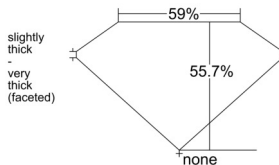

GIA®

FACSIMILE

GIA REPORT 2526578660

Verify this report at GIA.edu

GIA NATURAL DIAMOND DOSSIER®

June 23, 2025
GIA Report Number 2526578660
Shape and Cutting Style ..... Heart Brilliant
Measurements ..... 4.73 x 5.64 x 3.14 mm

GRADING RESULTS

Carat Weight ..... 0.50 carat
Color Grade ..... G
Clarity Grade VS2

ADDITIONAL GRADING INFORMATION

Polish ..... Excellent
Symmetry ..... Very Good
Fluorescence ..... None
Clarity Characteristics ..... Cloud, Crystal
Inscription(s): GIA 2526578660

PROPORTIONS

Profile not to actual proportions

GRADING SCALES

GIA COLOR SCALE		GIA CLARITY SCALE	
COLORLESS	D	VERY VERY SLIGHTLY INCLUDED	FLAWLESS
	E		INTERNALLY FLAWLESS
	F		VVS₁
	G		VVS₂
	H		VS₁
	I		VS₂
	J		SI₁
	K		SI₂
	L		I₁
	M		I₂
NEAR COLORLESS	N	SLIGHTLY INCLUDED	I₃
	O		
	P		
	Q		
FAINT	R		
	S		
	T		
	U		
VERT LIGHT	V		
	W		
	X		
	Y		
LIGHT	Z