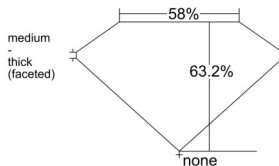

GIA®

FACSIMILE

GIA REPORT 2526578702

Verify this report at GIA.edu

GIA NATURAL DIAMOND DOSSIER®

June 23, 2025
GIA Report Number 2526578702
Shape and Cutting Style ..... Pear Brilliant
Measurements ..... 6.09 x 3.64 x 2.30 mm

GRADING RESULTS

Carat Weight ..... 0.30 carat
Color Grade ..... E
Clarity Grade VVS1

ADDITIONAL GRADING INFORMATION

Polish ..... Excellent
Symmetry ..... Very Good
Fluorescence ..... None
Clarity Characteristics ..... Cavity
Inscription(s): GIA 2526578702

PROPORTIONS

Profile not to actual proportions

GRADING SCALES

GIA COLOR SCALE		GIA CLARITY SCALE			
COLORLESS	D	NEAR COLORLESS	FLAWLESS		
	E		INTERNALLY FLAWLESS		
	F		VERY VERY SLIGHTLY INCLUDED	VVS₁	
	G			VVS₂	
	H		VERY SLIGHTLY INCLUDED	VS₁	
	I			VS₂	
	J			SLIGHTLY INCLUDED	SI₁
	K		SI₂		
	FAINT		L	VERT LIGHT	I₁
			M		
N		INCLUDED	I₂		
O			I₃		
P					
Q					
R					
S					
T					
LIGHT	U				
	V				
	W				
	X				
Y					
Z