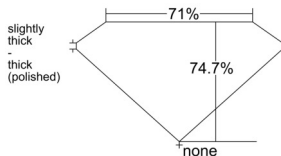

GIA®

FACSIMILE

GIA REPORT 2526634736

Verify this report at GIA.edu

GIA NATURAL DIAMOND DOSSIER®

July 02, 2025
GIA Report Number 2526634736
Shape and Cutting Style ..... Square Modified Brilliant
Measurements ..... 4.60 x 4.54 x 3.39 mm

GRADING RESULTS

Carat Weight ..... 0.62 carat
Color Grade I
Clarity Grade VVS2

ADDITIONAL GRADING INFORMATION

Polish ..... Excellent
Symmetry ..... Very Good
Fluorescence ..... None
Clarity Characteristics ..... Pinpoint, Cloud
Inscription(s): GIA 2526634736

PROPORTIONS

Profile not to actual proportions

GRADING SCALES

GIA COLOR SCALE		GIA CLARITY SCALE			
COLORLESS	D	NEAR COLORLESS	FLAWLESS		
	E		INTERNALLY FLAWLESS		
	F		VERY VERY SLIGHTLY INCLUDED	VVS₁	
	G			VVS₂	
	H			VERY SLIGHTLY INCLUDED	VS₁
	I		VS₂		
	J		SLIGHTLY INCLUDED	SI₁	
	K			SI₂	
	L			INCLUDED	I₁
	M				I₂
N	I₃				
O					
P					
Q					
R					
S					
T					
U					
V					
W					
X					
Y					
Z