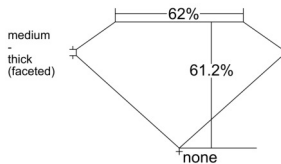

GIA®

FACSIMILE

GIA REPORT 2526642437

Verify this report at GIA.edu

GIA NATURAL DIAMOND DOSSIER®

June 30, 2025
GIA Report Number 2526642437
Shape and Cutting Style ..... Pear Brilliant
Measurements ..... 7.53 x 4.36 x 2.67 mm

GRADING RESULTS

Carat Weight ..... 0.52 carat
Color Grade ..... F
Clarity Grade VS2

ADDITIONAL GRADING INFORMATION

Polish ..... Excellent
Symmetry ..... Excellent
Fluorescence ..... Medium Blue
Clarity Characteristics ..... Crystal, Cloud, Feather
Inscription(s): GIA 2526642437

PROPORTIONS

Profile not to actual proportions

GRADING SCALES

GIA COLOR SCALE		GIA CLARITY SCALE	
COLORLESS	D	VERY VERY SLIGHTLY INCLUDED	FLAWLESS
	E		INTERNALLY FLAWLESS
	F		VVS₁
	G		VVS₂
	H		VS₁
	I		VS₂
	J		SI₁
	K		SI₂
	L		I₁
	M		I₂
NEAR COLORLESS	N	SLIGHTLY INCLUDED	I₃
	O		
	P		
	Q		
FAINT	R		
	S		
	T		
	U		
VERY LIGHT	V		
	W		
	X		
	Y		
LIGHT	Z