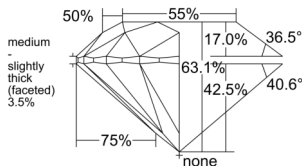

GIA®

FACSIMILE

GIA REPORT 2526677595

Verify this report at GIA.edu

GIA NATURAL DIAMOND DOSSIER®

July 16, 2025
GIA Report Number 2526677595
Shape and Cutting Style ..... Round Brilliant
Measurements ..... 5.62 - 5.66 x 3.56 mm

GRADING RESULTS

Carat Weight ..... 0.70 carat
Color Grade ..... G
Clarity Grade VS1
Cut Grade ..... Excellent

ADDITIONAL GRADING INFORMATION

Polish ..... Excellent
Symmetry ..... Excellent
Fluorescence ..... Faint
Clarity Characteristics ..... Needle, Cloud, Pinpoint
Inscription(s): GIA 2526677595

PROPORTIONS

Profile to actual proportions