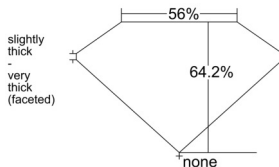

GIA®

FACSIMILE

GIA REPORT 2526684323

Verify this report at GIA.edu

GIA NATURAL DIAMOND DOSSIER®

July 03, 2025
GIA Report Number 2526684323
Shape and Cutting Style ..... Oval Brilliant
Measurements ..... 6.29 x 4.46 x 2.86 mm

GRADING RESULTS

Carat Weight ..... 0.50 carat
Color Grade ..... D
Clarity Grade VS1

ADDITIONAL GRADING INFORMATION

Polish ..... Excellent
Symmetry ..... Very Good
Fluorescence ..... None
Clarity Characteristics ..... Crystal, Feather, Pinpoint
Inscription(s): GIA 2526684323

PROPORTIONS

Profile not to actual proportions

GRADING SCALES

GIA COLOR SCALE		GIA CLARITY SCALE			
COLORLESS	D	VERY VERY SLIGHTLY INCLUDED	FLAWLESS		
	E		INTERNALLY FLAWLESS		
	F	VERY SLIGHTLY INCLUDED	VVS₁		
	G		VVS₂		
	H		VS₁		
	NEAR COLORLESS	I	SLIGHTLY INCLUDED	VS₂	
		J		SI₁	
		FAINT	K	INCLUDED	SI₂
			L		I₁
			M		I₂
VERT LIGHT	N	LIGHT	I₃		
	O				
	P				
	Q				
	R