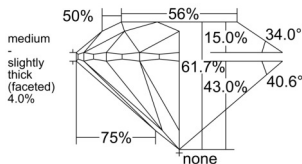

GIA®

FACSIMILE

GIA REPORT 2526703049

Verify this report at GIA.edu

GIA NATURAL DIAMOND DOSSIER®

July 15, 2025
GIA Report Number 2526703049
Shape and Cutting Style ..... Round Brilliant
Measurements ..... 4.78 - 4.81 x 2.96 mm

GRADING RESULTS

Carat Weight ..... 0.42 carat
Color Grade ..... F
Clarity Grade S11
Cut Grade ..... Excellent

ADDITIONAL GRADING INFORMATION

Polish ..... Excellent
Symmetry ..... Excellent
Fluorescence ..... None
Clarity Characteristics ..... Cloud, Feather
Inscription(s): GIA 2526703049

PROPORTIONS

GRADING SCALES

GIA COLOR SCALE

COLOREDNESS	D
	E
	F
	G
	H
	I
	J
NEAR COLORLESS	K
	L
Faint	M
	N
	O
	P
	Q
	R
	S
	T
	U
	V
	W
	X
	Y
Light	Z

GIA CLARITY SCALE

FLAWLESS	INTERNAL FLAWLESS	
		FLAWLESS
VERY VERY SLIGHTLY INCLUDED	VVS₁	
	VVS₂	
VERY SLIGHTLY INCLUDED	VS₁	
	VS₂	
SLIGHTLY INCLUDED	SI₁	
	SI₂	
INCLUDED	I₁	
	I₂	
	I₃	

GIA CUT SCALE

EXCELLENT
VERY GOOD
GOOD
FAIR
POOR