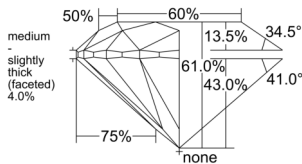

GIA®

FACSIMILE

GIA REPORT 2526729935

Verify this report at GIA.edu

GIA NATURAL DIAMOND DOSSIER®

July 08, 2025
GIA Report Number 2526729935
Shape and Cutting Style ..... Round Brilliant
Measurements ..... 5.41 - 5.45 x 3.31 mm

GRADING RESULTS

Carat Weight ..... 0.60 carat
Color Grade ..... H
Clarity Grade VVS1
Cut Grade ..... Excellent

ADDITIONAL GRADING INFORMATION

Polish ..... Excellent
Symmetry ..... Excellent
Fluorescence ..... Medium Blue
Clarity Characteristics ..... Internal Graining
Inscription(s): GIA 2526729935

PROPORTIONS

Profile to actual proportions

GRADING SCALES

GIA COLOR SCALE

COLORESS	D
	E
	F
	G
	H
	I
	J
NEAR COLORESS	K
	L
FANIT	M
	N
	O
	P
	Q
VERY LIGHT	R
	S
	T
	U
	V
	W
	X
	Y
LIGHT	Z

GIA CLARITY SCALE

VERY VERY SLIGHTLY INCLUDED	FLAWLESS
	INTERNALLY FLAWLESS
VERY SLIGHTLY INCLUDED	VVS₁
	VVS₂
SLIGHTLY INCLUDED	VS₁
	VS₂
INCLUDED	SI₁
	SI₂
	I₁
	I₂
	I₃

GIA CUT SCALE

EXCELLENT	
VERY GOOD	
GOOD	
FAIR	
POOR