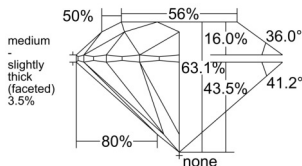

GIA®

FACSIMILE

GIA REPORT 2526736395

Verify this report at GIA.edu

GIA NATURAL DIAMOND DOSSIER®

July 08, 2025
GIA Report Number 2526736395
Shape and Cutting Style ..... Round Brilliant
Measurements ..... 4.87 - 4.90 x 3.08 mm

GRADING RESULTS

Carat Weight ..... 0.45 carat
Color Grade ..... F
Clarity Grade VS1
Cut Grade ..... Excellent

ADDITIONAL GRADING INFORMATION

Polish ..... Excellent
Symmetry ..... Excellent
Fluorescence ..... None
Clarity Characteristics ..... Feather, Pinpoint
Inscription(s): GIA 2526736395

PROPORTIONS

GRADING SCALES

GIA COLOR SCALE

COLORLESS	D
	E
	F
	G
	H
	I
	J
NEAR COLORLESS	K
	L
	M
Faint	N
	O
	P
	Q
	R
	S
	T
	U
	V
	W
	X
	Y
Light	Z

GIA CLARITY SCALE

FLAWLESS	INTERNAL FLAWLESS	
		FLAWLESS
VERY VERY SLIGHTLY INCLUDED	VVS₁	
	VVS₂	
VERY SLIGHTLY INCLUDED	VS₁	
	VS₂	
SLIGHTLY INCLUDED	SI₁	
	SI₂	
INCLUDED	I₁	
	I₂	
	I₃	

GIA CUT SCALE

EXCELLENT
VERY GOOD
GOOD
FAIR
POOR