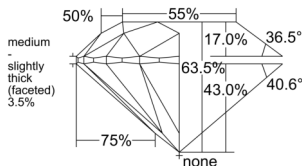

GIA®

FACSIMILE

GIA REPORT 2526753899

Verify this report at GIA.edu

GIA NATURAL DIAMOND DOSSIER®

July 21, 2025
GIA Report Number 2526753899
Shape and Cutting Style ..... Round Brilliant
Measurements ..... 5.34 - 5.39 x 3.41 mm

GRADING RESULTS

Carat Weight ..... 0.61 carat
Color Grade ..... G
Clarity Grade VS1
Cut Grade ..... Excellent

ADDITIONAL GRADING INFORMATION

Polish ..... Excellent
Symmetry ..... Excellent
Fluorescence ..... None
Clarity Characteristics..... Cloud, Crystal, Feather
Inscription(s): GIA 2526753899

PROPORTIONS

GRADING SCALES

GIA COLOR SCALE

COLORLESS	D
	E
	F
	G
	H
	I
	J
NEAR COLORLESS	K
	L
FAIN	M
	N
	O
	P
VERY LIGHT	Q
	R
	S
	T
	U
	V
	W
	X
	Y
LIGHT	Z

GIA CLARITY SCALE

FLAWLESS	INTERNAL FLAWLESS	VERY VERY SLIGHTLY INCLUDED	VERY SLIGHTLY INCLUDED	SLIGHTLY INCLUDED	INCLUDED				
						FLAWLESS			
VVS₁	VVS₂	VS₁	VS₂	SI₁	SI₂	I₁	I₂	I₃	
									FLAWLESS

GIA CUT SCALE

EXCELLENT
VERY GOOD
GOOD
FAIR
POOR