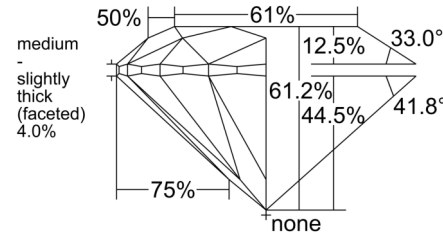

GIA NATURAL DIAMOND GRADING REPORT

July 15, 2025
GIA Report Number 2526794967
Shape and Cutting Style ..... Round Brilliant
Measurements ..... 7.36 - 7.39 x 4.51 mm

GRADING RESULTS

Carat Weight ..... 1.50 carat
Color Grade ..... E
Clarity Grade VVS1
Cut Grade ..... Excellent

ADDITIONAL GRADING INFORMATION

Polish ..... Excellent
Symmetry ..... Excellent
Fluorescence ..... None
Inscription(s): GIA 2526794967
Comments: Surface graining is not shown.

PROPORTIONS

Profile to actual proportions