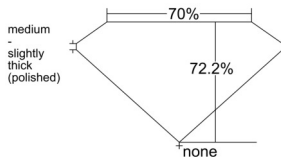

GIA®

FACSIMILE

GIA REPORT 2526860309

Verify this report at GIA.edu

GIA NATURAL DIAMOND DOSSIER®

July 19, 2025
GIA Report Number 2526860309
Shape and Cutting Style ..... Square Modified Brilliant
Measurements ..... 3.93 x 3.89 x 2.81 mm

GRADING RESULTS

Carat Weight ..... 0.34 carat
Color Grade ..... D
Clarity Grade VS1

ADDITIONAL GRADING INFORMATION

Polish ..... Excellent
Symmetry ..... Very Good
Fluorescence ..... None
Clarity Characteristics..... Crystal, Cloud, Feather, Pinpoint
Inscription(s): GIA 2526860309

PROPORTIONS

Profile not to actual proportions

GRADING SCALES

GIA COLOR SCALE		GIA CLARITY SCALE	
COLORLESS	D	VERY VERY SLIGHTLY INCLUDED	FLAWLESS
	E		INTERNALLY FLAWLESS
	F		VVS₁
	G		VVS₂
	H		VS₁
	I		VS₂
	J		SI₁
	K		SI₂
	L		I₁
	M		I₂
NEAR COLORLESS	N	SLIGHTLY INCLUDED	I₃
	O		
	P		
	Q		
FAINT	R	INCLUDED	
	S		
	T		
	U		
VERT LIGHT	V	INCLUDED	
	W		
	X		
	Y		
LIGHT	Z