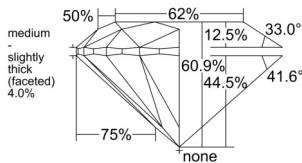

GIA®

FACSIMILE

GIA REPORT 2526868865

Verify this report at GIA.edu

GIA NATURAL DIAMOND DOSSIER®

July 21, 2025
GIA Report Number 2526868865
Shape and Cutting Style ..... Round Brilliant
Measurements ..... 5.24 - 5.29 x 3.21 mm

GRADING RESULTS

Carat Weight ..... 0.54 carat
Color Grade ..... G
Clarity Grade VS1
Cut Grade ..... Excellent

ADDITIONAL GRADING INFORMATION

Polish ..... Excellent
Symmetry ..... Excellent
Fluorescence ..... Faint
Clarity Characteristics..... Crystal, Needle, Pinpoint
Inscription(s): GIA 2526868865

PROPORTIONS

Profile to actual proportions

GRADING SCALES

GIA COLOR SCALE	GIA CLARITY SCALE	GIA CUT SCALE	
D	FLAWLESS	EXCELLENT	
E	INTERNALLY FLAWLESS		
F		VVS₁	VERY GOOD
G	VVS₂		
H	VS₁	GOOD	
I	VS₂		
J	SI₁	FAIR	
K	SI₂		
L	I₁	POOR	
M	I₂		
N	I₃		
O			
P			
Q			
R			
S			
T			
U			
V			
W			
X			
Y			
Z