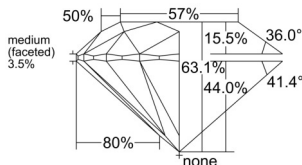

GIA®

FACSIMILE

GIA REPORT 2526884375

Verify this report at GIA.edu

GIA NATURAL DIAMOND DOSSIER®

July 22, 2025
GIA Report Number 2526884375
Shape and Cutting Style ..... Round Brilliant
Measurements ..... 4.93 - 4.95 x 3.12 mm

GRADING RESULTS

Carat Weight ..... 0.46 carat
Color Grade ..... F
Clarity Grade VS2
Cut Grade ..... Excellent

ADDITIONAL GRADING INFORMATION

Polish ..... Excellent
Symmetry ..... Excellent
Fluorescence ..... None
Clarity Characteristics ..... Cloud, Crystal
Inscription(s): GIA 2526884375

PROPORTIONS

Profile to actual proportions

GRADING SCALES

GIA COLOR SCALE	GIA CLARITY SCALE	GIA CUT SCALE	
D	FLAWLESS	EXCELLENT	
E	INTERNALLY FLAWLESS		
F		VVS₁	VERY GOOD
G	VVS₂		
H	VS₁	GOOD	
I	VS₂		
J	SI₁	FAIR	
K	SI₂		
L	I₁	POOR	
M			
N			
O	I₂		
P			
Q	I₃		
R			
S			
T			
U			
V			
W			
X			
Y			
Z