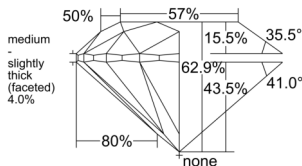

GIA®

FACSIMILE

GIA REPORT 2526953450

Verify this report at GIA.edu

GIA NATURAL DIAMOND DOSSIER®

July 29, 2025
GIA Report Number 2526953450
Shape and Cutting Style ..... Round Brilliant
Measurements ..... 4.82 - 4.84 x 3.04 mm

GRADING RESULTS

Carat Weight ..... 0.44 carat
Color Grade ..... G
Clarity Grade VS1
Cut Grade ..... Excellent

ADDITIONAL GRADING INFORMATION

Polish ..... Excellent
Symmetry ..... Excellent
Fluorescence ..... None
Clarity Characteristics ..... Cloud, Crystal, Needle
Inscription(s): GIA 2526953450

PROPORTIONS

Profile to actual proportions

GRADING SCALES

GIA COLOR SCALE

COLOREDNESS	D
	E
	F
	G
	H
	I
	J
NEAR COLORLESS	K
	L
Faint	M
	N
	O
	P
Very Light	Q
	R
	S
	T
	U
	V
	W
	X
	Y
Light	Z

GIA CLARITY SCALE

VERY VERY SLIGHTLY INCLUDED	FLAWLESS
	INTERNALLY FLAWLESS
VERY SLIGHTLY INCLUDED	VVS₁
	VVS₂
SLIGHTLY INCLUDED	VS₁
	VS₂
INCLUDED	SI₁
	SI₂
	I₁
	I₂
	I₃

GIA CUT SCALE

EXCELLENT
VERY GOOD
GOOD
FAIR
POOR