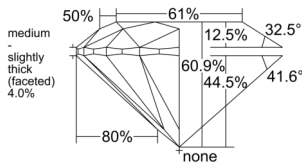

GIA®

FACSIMILE

GIA REPORT 2526971534

Verify this report at GIA.edu

GIA NATURAL DIAMOND DOSSIER®

July 30, 2025
GIA Report Number 2526971534
Shape and Cutting Style ..... Round Brilliant
Measurements ..... 5.69 - 5.75 x 3.48 mm

GRADING RESULTS

Carat Weight ..... 0.70 carat
Color Grade I
Clarity Grade VS2
Cut Grade ..... Excellent

ADDITIONAL GRADING INFORMATION

Polish ..... Excellent
Symmetry ..... Very Good
Fluorescence ..... None
Clarity Characteristics ..... Cloud, Crystal
Inscription(s): GIA 2526971534

PROPORTIONS

Profile to actual proportions

GRADING SCALES

GIA COLOR SCALE	GIA CLARITY SCALE	GIA CUT SCALE	
D	FLAWLESS	EXCELLENT	
E	INTERNALLY FLAWLESS		
F		VVS₁	VERY GOOD
G	VVS₂		
H	VS₁	GOOD	
I	VS₂		
J	SI₁	FAIR	
K	SI₂		
L	I₁	POOR	
M	I₂		
N	I₃		
O			
P			
Q			
R			
S			
T			
U			
V			
W			
X			
Y			
Z