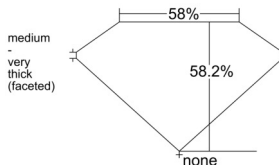

GIA®

FACSIMILE

GIA REPORT 2526990524

Verify this report at GIA.edu

GIA NATURAL DIAMOND DOSSIER®

August 01, 2025
GIA Report Number 2526990524
Shape and Cutting Style ..... Heart Brilliant
Measurements ..... 5.34 x 6.28 x 3.65 mm

GRADING RESULTS

Carat Weight ..... 0.70 carat
Color Grade ..... G
Clarity Grade VS1

ADDITIONAL GRADING INFORMATION

Polish ..... Excellent
Symmetry ..... Excellent
Fluorescence ..... Faint
Clarity Characteristics ..... Crystal
Inscription(s): GIA 2526990524

PROPORTIONS

Profile not to actual proportions

GRADING SCALES

GIA COLOR SCALE		GIA CLARITY SCALE	
COLORLESS	D	VERY VERY SLIGHTLY INCLUDED	FLAWLESS
	E		INTERNALLY FLAWLESS
	F		VVS₁
	G		VVS₂
	H		VS₁
	I		VS₂
	J		SI₁
	K		SI₂
	L		I₁
	M		I₂
NEAR COLORLESS	N	SLIGHTLY INCLUDED	I₃
	O		
	P		
	Q		
FAINT	R		
	S		
	T		
	U		
VERY LIGHT	V		
	W		
	X		
	Y		
LIGHT	Z