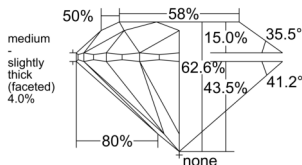

GIA®

FACSIMILE

GIA REPORT 2527042076

Verify this report at GIA.edu

GIA NATURAL DIAMOND DOSSIER®

May 03, 2025
GIA Report Number 2527042076
Shape and Cutting Style ..... Round Brilliant
Measurements ..... 4.68 - 4.70 x 2.94 mm

GRADING RESULTS

Carat Weight ..... 0.40 carat
Color Grade ..... G
Clarity Grade VS1
Cut Grade ..... Excellent

ADDITIONAL GRADING INFORMATION

Polish ..... Excellent
Symmetry ..... Excellent
Fluorescence ..... Faint
Clarity Characteristics ..... Cloud, Pinpoint
Inscription(s): GIA 2527042076

PROPORTIONS

GRADING SCALES

GIA COLOR SCALE

COLOURLESS	D
	E
	F
	G
	H
NEAR COLOURLESS	I
	J
	K
	L
FAIN	M
	N
	O
	P
VERY LIGHT	Q
	R
	S
	T
	U
	V
LIGHT	W
	X
	Y
	Z

GIA CLARITY SCALE

FLAWLESS	INTERNAL FLAWLESS	
		FLAWLESS
VERY VERY SLIGHTLY INCLUDED	VVS₁	
	VVS₂	
VERY SLIGHTLY INCLUDED	VS₁	
	VS₂	
SLIGHTLY INCLUDED	SI₁	
	SI₂	
INCLUDED	I₁	
	I₂	
	I₃	

GIA CUT SCALE

EXCELLENT
VERY GOOD
GOOD
FAIR
POOR