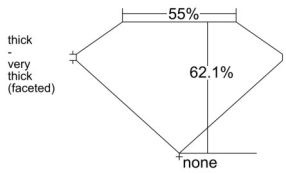

GIA®

FACSIMILE

GIA REPORT 2527121980

Verify this report at GIA.edu

GIA NATURAL DIAMOND DOSSIER®

May 12, 2025
GIA Report Number 2527121980
Shape and Cutting Style ..... Heart Brilliant
Measurements ..... 5.71 x 6.53 x 4.06 mm

GRADING RESULTS

Carat Weight ..... 0.90 carat
Color Grade ..... D
Clarity Grade VS2

ADDITIONAL GRADING INFORMATION

Polish ..... Excellent
Symmetry ..... Excellent
Fluorescence ..... None
Clarity Characteristics ..... Cloud, Crystal
Inscription(s): GIA 2527121980

PROPORTIONS

Profile not to actual proportions

GRADING SCALES

GIA COLOR SCALE		GIA CLARITY SCALE			
COLORLESS	D	VERY VERY SLIGHTLY INCLUDED	FLAWLESS		
	E		INTERNALLY FLAWLESS		
	F	VERY SLIGHTLY INCLUDED	VS₁		
	G		VS₂		
	H		VS₁		
	NEAR COLORLESS	I	SLIGHTLY INCLUDED	VS₂	
		J		SI₁	
		FAINT	K	INCLUDED	SI₂
			L		I₁
			M		I₂
VERT LIGHT	N	LIGHT	I₃		
	O				
	P				
	Q				
	R