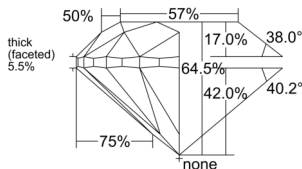

GIA®

FACSIMILE

GIA REPORT 2527166768

Verify this report at GIA.edu

GIA NATURAL DIAMOND DOSSIER®

May 16, 2025
GIA Report Number 2527166768
Shape and Cutting Style ..... Round Brilliant
Measurements ..... 5.50 - 5.54 x 3.56 mm

GRADING RESULTS

Carat Weight ..... 0.70 carat
Color Grade I
Clarity Grade VS1
Cut Grade ..... Very Good

ADDITIONAL GRADING INFORMATION

Polish ..... Excellent
Symmetry ..... Excellent
Fluorescence ..... None
Clarity Characteristics..... Crystal, Feather, Cloud
Inscription(s): GIA 2527166768

PROPORTIONS

Profile to actual proportions

GRADING SCALES

GIA COLOR SCALE

COLORLESS	D
	E
	F
	G
	H
	I
	J
NEAR COLORLESS	K
	L
Faint	M
	N
	O
	P
	R
	S
	T
	U
	V
	W
	X
	Y
Light	Z

GIA CLARITY SCALE

FLAWLESS	VERY VERY SLIGHTLY INCLUDED	VVS₁	
			VVS₂
INTERNALLY FLAWLESS	VERY SLIGHTLY INCLUDED	VS₁	
		VS₂	
SLIGHTLY INCLUDED	SLIGHTLY INCLUDED	SI₁	
		SI₂	
INCLUDED	INCLUDED	I₁	
		I₂	
		I₃	

GIA CUT SCALE

EXCELLENT
VERY GOOD
GOOD
FAIR
POOR