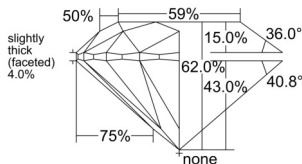

GIA®

FACSIMILE

GIA REPORT 2527193182

Verify this report at GIA.edu

GIA NATURAL DIAMOND DOSSIER®

May 20, 2025
GIA Report Number 2527193182
Shape and Cutting Style ..... Round Brilliant
Measurements ..... 6.26 - 6.31 x 3.90 mm

GRADING RESULTS

Carat Weight ..... 0.96 carat
Color Grade ..... H
Clarity Grade S11
Cut Grade ..... Excellent

ADDITIONAL GRADING INFORMATION

Polish ..... Excellent
Symmetry ..... Excellent
Fluorescence ..... None
Clarity Characteristics ..... Crystal, Cloud, Feather
Inscription(s): GIA 2527193182

PROPORTIONS

Profile to actual proportions

GRADING SCALES

GIA COLOR SCALE	GIA CLARITY SCALE	GIA CUT SCALE	
D	FLAWLESS	EXCELLENT	
E	INTERNALLY FLAWLESS		
F		VVS₁	VERY GOOD
G	VVS₂		
H	VS₁	GOOD	
I	VS₂		
J	S1₁	FAIR	
K	S1₂		
L	I₁	POOR	
M	I₂		
N	I₃		
O			
P			
Q			
R			
S			
T			
U			
V			
W			
X			
Y			
Z