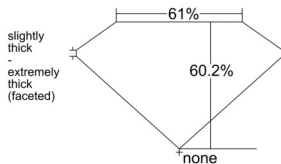

GIA®

FACSIMILE

GIA REPORT 2527205136

Verify this report at GIA.edu

GIA NATURAL DIAMOND DOSSIER®

May 20, 2025
GIA Report Number 2527205136
Shape and Cutting Style ..... Pear Brilliant
Measurements ..... 6.53 x 3.95 x 2.38 mm

GRADING RESULTS

Carat Weight ..... 0.36 carat
Color Grade ..... D
Clarity Grade VS1

ADDITIONAL GRADING INFORMATION

Polish ..... Excellent
Symmetry ..... Very Good
Fluorescence ..... None
Clarity Characteristics ..... Crystal, Pinpoint
Inscription(s): GIA 2527205136

PROPORTIONS

Profile not to actual proportions

GRADING SCALES

GIA COLOR SCALE		GIA CLARITY SCALE	
COLORLESS	D	VERY VERY SLIGHTLY INCLUDED	FLAWLESS
	E		INTERNALLY FLAWLESS
	F		VS₁
	G		VS₂
	H		VS₁
	I		VS₂
	J		SI₁
	K		SI₂
	L		I₁
	M		I₂
NEAR COLORLESS	N	SLIGHTLY INCLUDED	I₃
	O		
	P		
	Q		
FAINT	R		
	S		
	T		
	U		
VERT LIGHT	V		
	W		
	X		
	Y		
LIGHT	Z