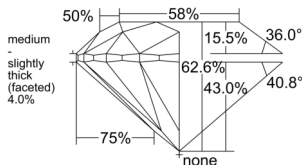

GIA®

FACSIMILE

GIA REPORT 2527285575

Verify this report at GIA.edu

GIA NATURAL DIAMOND DOSSIER®

May 27, 2025
GIA Report Number 2527285575
Shape and Cutting Style ..... Round Brilliant
Measurements ..... 5.37 - 5.41 x 3.37 mm

GRADING RESULTS

Carat Weight ..... 0.61 carat
Color Grade ..... G
Clarity Grade VS2
Cut Grade ..... Excellent

ADDITIONAL GRADING INFORMATION

Polish ..... Excellent
Symmetry ..... Excellent
Fluorescence ..... None
Clarity Characteristics ..... Cloud, Crystal
Inscription(s): GIA 2527285575

PROPORTIONS

GRADING SCALES

GIA COLOR SCALE	GIA CLARITY SCALE	GIA CUT SCALE	
D	FLAWLESS	EXCELLENT	
E	INTERNALLY FLAWLESS		
F		VVS₁	VERY GOOD
G	VVS₂		
H	VS₁	GOOD	
I	VS₂		
J	SI₁	FAIR	
K	SI₂		
L	I₁	POOR	
M	I₂		
N	I₃		
O			
P			
Q			
R			
S			
T			
U			
V			
W			
X			
Y			
Z