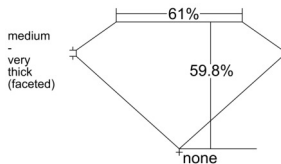

GIA®

FACSIMILE

GIA REPORT 2527290169

Verify this report at GIA.edu

GIA NATURAL DIAMOND DOSSIER®

May 27, 2025
GIA Report Number 2527290169
Shape and Cutting Style ..... Heart Brilliant
Measurements ..... 4.74 x 5.61 x 3.35 mm

GRADING RESULTS

Carat Weight ..... 0.50 carat
Color Grade ..... F
Clarity Grade VS2

ADDITIONAL GRADING INFORMATION

Polish ..... Excellent
Symmetry ..... Excellent
Fluorescence ..... None
Clarity Characteristics..... Cloud, Crystal, Feather
Inscription(s): GIA 2527290169

PROPORTIONS

Profile not to actual proportions

GRADING SCALES

GIA COLOR SCALE		GIA CLARITY SCALE			
COLORLESS	D	VERY VERY SLIGHTLY INCLUDED	FLAWLESS		
	E		INTERNALLY FLAWLESS		
	F	VERY SLIGHTLY INCLUDED	VVS₁		
	G		VVS₂		
	H		VS₁		
	NEAR COLORLESS	I	SLIGHTLY INCLUDED	VS₂	
		J		SI₁	
		FAINT	K	INCLUDED	SI₂
			L		I₁
			M		I₂
VERT LIGHT	N	LIGHT	I₃		
	O				
	P				
	Q				
	R