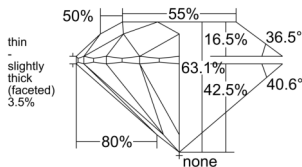

GIA®

FACSIMILE

GIA REPORT 2527306245

Verify this report at GIA.edu

GIA NATURAL DIAMOND DOSSIER®

May 28, 2025
GIA Report Number 2527306245
Shape and Cutting Style ..... Round Brilliant
Measurements ..... 5.34 - 5.37 x 3.38 mm

GRADING RESULTS

Carat Weight ..... 0.60 carat
Color Grade I
Clarity Grade S11
Cut Grade ..... Excellent

ADDITIONAL GRADING INFORMATION

Polish ..... Excellent
Symmetry ..... Excellent
Fluorescence ..... None
Clarity Characteristics ..... Crystal, Feather
Inscription(s): GIA 2527306245

PROPORTIONS

Profile to actual proportions