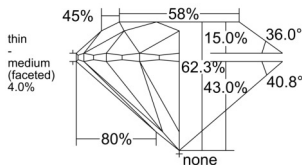

GIA®

FACSIMILE

GIA REPORT 2527307808

Verify this report at GIA.edu

GIA NATURAL DIAMOND DOSSIER®

May 28, 2025
GIA Report Number 2527307808
Shape and Cutting Style ..... Round Brilliant
Measurements ..... 5.34 - 5.39 x 3.34 mm

GRADING RESULTS

Carat Weight ..... 0.60 carat
Color Grade I
Clarity Grade VS1
Cut Grade ..... Excellent

ADDITIONAL GRADING INFORMATION

Polish ..... Excellent
Symmetry ..... Excellent
Fluorescence ..... None
Clarity Characteristics..Crystal, Cloud, Pinpoint, Indented Natural
Inscription(s): GIA 2527307808

PROPORTIONS

GRADING SCALES

GIA COLOR SCALE	GIA CLARITY SCALE	GIA CUT SCALE	
D	FLAWLESS	EXCELLENT	
E	INTERNALLY FLAWLESS		
F		VVS₁	VERY GOOD
G	VVS₂		
H	VS₁	GOOD	
I	VS₂		
J	SI₁	FAIR	
K	SI₂		
L	I₁	POOR	
M	I₂		
N	I₃		
O			
P			
Q			
R			
S			
T			
U			
V			
W			
X			
Y			
Z