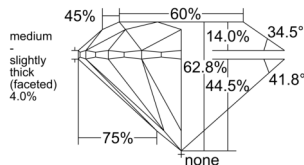

GIA®

FACSIMILE

GIA REPORT 2527309181

Verify this report at GIA.edu

GIA NATURAL DIAMOND DOSSIER®

May 28, 2025
GIA Report Number 2527309181
Shape and Cutting Style ..... Round Brilliant
Measurements ..... 5.61 - 5.66 x 3.54 mm

GRADING RESULTS

Carat Weight ..... 0.70 carat
Color Grade ..... G
Clarity Grade SI2
Cut Grade ..... Excellent

ADDITIONAL GRADING INFORMATION

Polish ..... Excellent
Symmetry ..... Excellent
Fluorescence ..... None
Clarity Characteristics ..... Crystal
Inscription(s): GIA 2527309181

PROPORTIONS

GRADING SCALES

GIA COLOR SCALE	GIA CLARITY SCALE	GIA CUT SCALE	
D	FLAWLESS	EXCELLENT	
E	INTERNALLY FLAWLESS		
F		VVS₁	VERY GOOD
G	VVS₂		
H	VS₁	GOOD	
I	VS₂		
J	SI₁	FAIR	
K	SI₂		
L	I₁	POOR	
M	I₂		
N	I₃		
O			
P			
Q			
R			
S			
T			
U			
V			
W			
X			
Y			
Z