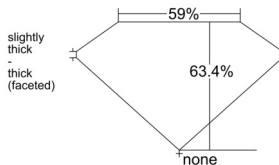

GIA®

FACSIMILE

GIA REPORT 2527321189

Verify this report at GIA.edu

GIA NATURAL DIAMOND DOSSIER®

June 11, 2025
GIA Report Number 2527321189
Shape and Cutting Style ..... Pear Brilliant
Measurements ..... 5.83 x 3.89 x 2.47 mm

GRADING RESULTS

Carat Weight ..... 0.33 carat
Color Grade ..... F
Clarity Grade VS1

ADDITIONAL GRADING INFORMATION

Polish ..... Excellent
Symmetry ..... Very Good
Fluorescence ..... None
Clarity Characteristics..... Crystal, Cloud, Needle, Pinpoint
Inscription(s): GIA 2527321189

PROPORTIONS

Profile not to actual proportions

GRADING SCALES

GIA COLOR SCALE		GIA CLARITY SCALE	
COLORLESS	D	VERY VERY SLIGHTLY INCLUDED	FLAWLESS
	E		INTERNALLY FLAWLESS
	F		VVS₁
	G		VVS₂
	H		VS₁
	I		VS₂
	J		SI₁
	K		SI₂
	L		I₁
	M		I₂
NEAR COLORLESS	N	SLIGHTLY INCLUDED	I₃
	O		
	P		
	Q		
FAINT	R		
	S		
	T		
	U		
VERT LIGHT	V		
	W		
	X		
	Y		
LIGHT	Z