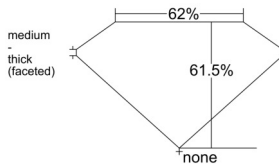

GIA®

FACSIMILE

GIA REPORT 2527323856

Verify this report at GIA.edu

GIA NATURAL DIAMOND DOSSIER®

May 29, 2025
GIA Report Number 2527323856
Shape and Cutting Style ..... Pear Brilliant
Measurements ..... 5.81 x 3.81 x 2.34 mm

GRADING RESULTS

Carat Weight ..... 0.31 carat
Color Grade ..... D
Clarity Grade VS1

ADDITIONAL GRADING INFORMATION

Polish ..... Very Good
Symmetry ..... Very Good
Fluorescence ..... Medium Blue
Clarity Characteristics.... Twinning Wisp, Cloud, Feather, Pinpoint
Inscription(s): GIA 2527323856

PROPORTIONS

Profile not to actual proportions

GRADING SCALES

GIA COLOR SCALE		GIA CLARITY SCALE			
COLORLESS	D	VERY VERY SLIGHTLY INCLUDED	FLAWLESS		
	E		INTERNALLY FLAWLESS		
	F		VVS₁		
	G		VVS₂		
	NEAR COLORLESS		H	VERY SLIGHTLY INCLUDED	VS₁
			I		VS₂
	FAINT		J	SLIGHTLY INCLUDED	SI₁
			K		SI₂
			L		I₁
			M		I₂
VERT LIGHT		N	INCLUDED		I₃
		O			
	P				
	Q				
LIGHT	R				
	S				
	T				
	U				
	V				
	W				
	X				
	Y				
	Z