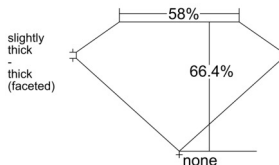

GIA®

FACSIMILE

GIA REPORT 2527334497

Verify this report at GIA.edu

GIA NATURAL DIAMOND DOSSIER®

June 04, 2025
GIA Report Number 2527334497
Shape and Cutting Style ..... Cushion Modified Brilliant
Measurements ..... 4.65 x 4.43 x 2.94 mm

GRADING RESULTS

Carat Weight ..... 0.51 carat
Color Grade ..... E
Clarity Grade VS1

ADDITIONAL GRADING INFORMATION

Polish ..... Excellent
Symmetry ..... Excellent
Fluorescence ..... Faint
Clarity Characteristics..... Crystal, Cloud, Needle, Pinpoint
Inscription(s): GIA 2527334497

PROPORTIONS

Profile not to actual proportions

GRADING SCALES

GIA COLOR SCALE		GIA CLARITY SCALE			
COLORLESS	D	VERY VERY SLIGHTLY INCLUDED	FLAWLESS		
	E		INTERNALLY FLAWLESS		
	F	VERY SLIGHTLY INCLUDED	VS₁		
	G		VS₂		
	H		VS₁		
	NEAR COLORLESS	I	SLIGHTLY INCLUDED	VS₂	
		J		SI₁	
		FAINT	K	INCLUDED	SI₂
			L		I₁
			M		I₂
VERT LIGHT	N	LIGHT	I₃		
	O				
	P				
	Q				
	R