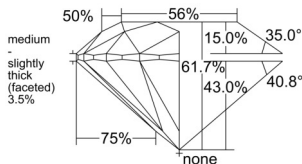

GIA®

FACSIMILE

GIA REPORT 2527354041

Verify this report at GIA.edu

GIA NATURAL DIAMOND DOSSIER®

June 05, 2025
GIA Report Number 2527354041
Shape and Cutting Style ..... Round Brilliant
Measurements ..... 4.61 - 4.64 x 2.85 mm

GRADING RESULTS

Carat Weight ..... 0.37 carat
Color Grade ..... G
Clarity Grade VS2
Cut Grade ..... Excellent

ADDITIONAL GRADING INFORMATION

Polish ..... Excellent
Symmetry ..... Excellent
Fluorescence ..... Faint
Clarity Characteristics ..... Cloud, Crystal, Feather
Inscription(s): GIA 2527354041

PROPORTIONS

Profile to actual proportions

GRADING SCALES

GIA COLOR SCALE

COLOREDNESS	D
	E
	F
	G
	H
	I
	J
NEAR COLORLESS	K
	L
	M
	N
	O
	P
	Q
	R
	S
	T
	U
	V
	W
	X
	Y
	Z

GIA CLARITY SCALE

VERY VERY SLIGHTLY INCLUDED	FLAWLESS
	INTERNALLY FLAWLESS
VERY SLIGHTLY INCLUDED	VVS₁
	VVS₂
SLIGHTLY INCLUDED	VS₁
	VS₂
INCLUDED	SI₁
	SI₂
	I₁
	I₂
	I₃

GIA CUT SCALE

EXCELLENT
VERY GOOD
GOOD
FAIR
POOR