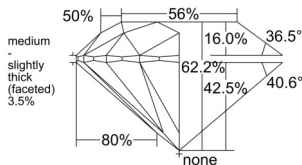

GIA®

FACSIMILE

GIA NATURAL DIAMOND DOSSIER®

June 03, 2025
GIA Report Number 2527360449
Shape and Cutting Style ..... Round Brilliant
Measurements ..... 5.22 - 5.24 x 3.25 mm

GRADING RESULTS

Carat Weight ..... 0.55 carat
Color Grade ..... D
Clarity Grade VVS2
Cut Grade ..... Excellent

ADDITIONAL GRADING INFORMATION

Polish ..... Excellent
Symmetry ..... Excellent
Fluorescence ..... Medium Blue
Clarity Characteristics ..... Pinpoint
Inscription(s): GIA 2527360449

GIA REPORT 2527360449

Verify this report at GIA.edu

PROPORTIONS

GRADING SCALES

GIA COLOR SCALE

COLORLESS	D
	E
	F
	G
	H
	I
	J
NEAR COLORLESS	K
	L
Faint	M
	N
	O
	P
Very Light	Q
	R
	S
	T
	U
	V
Light	W
	X
	Y
	Z

GIA CLARITY SCALE

FLAWLESS	INTERNAL FLAWLESS	
		FLAWLESS
VERY VERY SLIGHTLY INCLUDED	VVS₁	
	VVS₂	
VERY SLIGHTLY INCLUDED	VS₁	
	VS₂	
SLIGHTLY INCLUDED	SI₁	
	SI₂	
INCLUDED	I₁	
	I₂	
	I₃	

GIA CUT SCALE

EXCELLENT
VERY GOOD
GOOD
FAIR
POOR