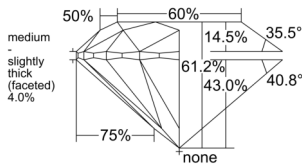

GIA®

FACSIMILE

GIA REPORT 2527383350

Verify this report at GIA.edu

GIA NATURAL DIAMOND DOSSIER®

June 12, 2025
GIA Report Number 2527383350
Shape and Cutting Style ..... Round Brilliant
Measurements ..... 4.28 - 4.30 x 2.63 mm

GRADING RESULTS

Carat Weight ..... 0.30 carat
Color Grade ..... F
Clarity Grade VVS1
Cut Grade ..... Excellent

ADDITIONAL GRADING INFORMATION

Polish ..... Excellent
Symmetry ..... Excellent
Fluorescence ..... Medium Blue
Clarity Characteristics ..... Pinpoint
Inscription(s): GIA 2527383350

PROPORTIONS

Profile to actual proportions

GRADING SCALES

GIA COLOR SCALE

COLORLESS	D
	E
	F
	G
	H
	I
	J
NEAR COLORLESS	K
	L
Faint	M
	N
	O
	P
	Q
	R
	S
	T
	U
	V
	W
	X
	Y
Light	Z

GIA CLARITY SCALE

FLAWLESS	VERY VERY SLIGHTLY INCLUDED	VS₁	VS₂	SI₁	SI₂	I₁	I₂	I₃	
									FLAWLESS
INTERNALLY FLAWLESS	VERY SLIGHTLY INCLUDED	VVS₁	VVS₂	VS₁	VS₂	SI₁	SI₂	I₁	
	SLIGHTLY INCLUDED							I₂	
								I₃	

GIA CUT SCALE

EXCELLENT
VERY GOOD
GOOD
FAIR
POOR