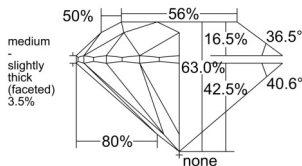

GIA®

FACSIMILE

GIA REPORT 2527385558

Verify this report at GIA.edu

GIA NATURAL DIAMOND DOSSIER®

June 12, 2025
GIA Report Number 2527385558
Shape and Cutting Style ..... Round Brilliant
Measurements ..... 4.92 - 4.95 x 3.11 mm

GRADING RESULTS

Carat Weight ..... 0.47 carat
Color Grade ..... J
Clarity Grade VS2
Cut Grade ..... Excellent

ADDITIONAL GRADING INFORMATION

Polish ..... Excellent
Symmetry ..... Excellent
Fluorescence ..... Faint
Clarity Characteristics ..... Cloud, Crystal
Inscription(s): GIA 2527385558

PROPORTIONS

GRADING SCALES

GIA COLOR SCALE

COLORLESS	D
	E
	F
	G
	H
	I
NEAR COLORLESS	J
	K
	L
FAIN	M
	N
	O
	P
VERY LIGHT	Q
	R
	S
	T
	U
	V
	W
	X
	Y
LIGHT	Z

GIA CLARITY SCALE

FLAWLESS	INTERNAL FLAWLESS	
		FLAWLESS
VERY VERY SLIGHTLY INCLUDED	VVS₁	
	VVS₂	
VERY SLIGHTLY INCLUDED	VS₁	
	VS₂	
SLIGHTLY INCLUDED	SI₁	
	SI₂	
INCLUDED	I₁	
	I₂	
	I₃	

GIA CUT SCALE

EXCELLENT
VERY GOOD
GOOD
FAIR
POOR