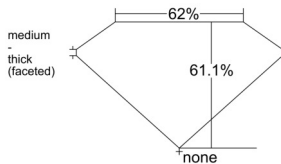

GIA®

FACSIMILE

GIA REPORT 2527387704

Verify this report at GIA.edu

GIA NATURAL DIAMOND DOSSIER®

June 04, 2025
GIA Report Number 2527387704
Shape and Cutting Style ..... Pear Brilliant
Measurements ..... 6.11 x 3.69 x 2.26 mm

GRADING RESULTS

Carat Weight ..... 0.30 carat
Color Grade ..... H
Clarity Grade VS2

ADDITIONAL GRADING INFORMATION

Polish ..... Excellent
Symmetry ..... Very Good
Fluorescence ..... None
Clarity Characteristics ..... Feather, Crystal
Inscription(s): GIA 2527387704

PROPORTIONS

Profile not to actual proportions

GRADING SCALES

GIA COLOR SCALE		GIA CLARITY SCALE			
COLORLESS	D	VERY VERY SLIGHTLY INCLUDED	FLAWLESS		
	E		INTERNALLY FLAWLESS		
	F	VERY SLIGHTLY INCLUDED	VVS₁		
	G		VVS₂		
	H		VS₁		
	NEAR COLORLESS	I	SLIGHTLY INCLUDED	VS₂	
		J		SI₁	
		FAINT	K	INCLUDED	SI₂
			L		I₁
			M		I₂
VERT LIGHT	N	LIGHT	I₃		
	O				
	P				
	Q				
	R