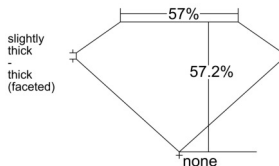

GIA®

FACSIMILE

GIA REPORT 2527391381

Verify this report at GIA.edu

GIA NATURAL DIAMOND DOSSIER®

June 05, 2025
GIA Report Number 2527391381
Shape and Cutting Style ..... Heart Brilliant
Measurements ..... 5.37 x 6.11 x 3.49 mm

GRADING RESULTS

Carat Weight ..... 0.66 carat
Color Grade ..... F
Clarity Grade VS1

ADDITIONAL GRADING INFORMATION

Polish ..... Excellent
Symmetry ..... Very Good
Fluorescence ..... Faint
Clarity Characteristics..... Crystal, Cloud, Pinpoint
Inscription(s): GIA 2527391381

PROPORTIONS

Profile not to actual proportions

GRADING SCALES

GIA COLOR SCALE		GIA CLARITY SCALE			
COLORLESS	D	VERY VERY SLIGHTLY INCLUDED	FLAWLESS		
	E		INTERNALLY FLAWLESS		
	F	VERY SLIGHTLY INCLUDED	VS₁		
	G		VS₂		
	H		VS₁		
	NEAR COLORLESS	I	SLIGHTLY INCLUDED	SI₁	
		J		SI₂	
		FAINT	K	INCLUDED	I₁
			L		I₂
			M		I₃
VERT LIGHT	N				
	O				
	P				
	Q				
	R				
LIGHT	S				
	T				
	U				
	V				
	W				
X					
Y					
Z