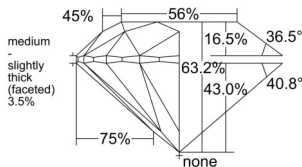

GIA®

FACSIMILE

GIA REPORT 2527391656

Verify this report at GIA.edu

GIA NATURAL DIAMOND DOSSIER®

June 05, 2025
GIA Report Number 2527391656
Shape and Cutting Style ..... Round Brilliant
Measurements ..... 5.59 - 5.66 x 3.55 mm

GRADING RESULTS

Carat Weight ..... 0.70 carat
Color Grade ..... D
Clarity Grade S11
Cut Grade ..... Excellent

ADDITIONAL GRADING INFORMATION

Polish ..... Very Good
Symmetry ..... Very Good
Fluorescence ..... Medium Blue
Clarity Characteristics ..... Crystal, Cloud
Inscription(s): GIA 2527391656

PROPORTIONS

Profile to actual proportions

GRADING SCALES

GIA COLOR SCALE	GIA CLARITY SCALE	GIA CUT SCALE
COLOURLESS	FLAWLESS	EXCELLENT
D	INTERNALLY FLAWLESS	
E	VVS₁	VERY GOOD
F		
G	VS₁	GOOD
H		
I	SI₁	FAIR
J		
K	I₁	POOR
L		
M	I₂	
N		
O	I₃	
P		
Q		
R		
S		
T		
U		
V		
W		
X		
Y		
Z