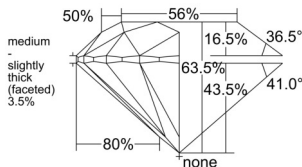

GIA®

FACSIMILE

GIA REPORT 2527393324

Verify this report at GIA.edu

GIA NATURAL DIAMOND DOSSIER®

June 05, 2025
GIA Report Number 2527393324
Shape and Cutting Style ..... Round Brilliant
Measurements ..... 5.32 - 5.35 x 3.39 mm

GRADING RESULTS

Carat Weight ..... 0.60 carat
Color Grade ..... H
Clarity Grade VS2
Cut Grade ..... Excellent

ADDITIONAL GRADING INFORMATION

Polish ..... Excellent
Symmetry ..... Very Good
Fluorescence ..... None
Clarity Characteristics ..... Cloud
Inscription(s): GIA 2527393324

PROPORTIONS

GRADING SCALES

GIA COLOR SCALE	GIA CLARITY SCALE	GIA CUT SCALE	
D	FLAWLESS	EXCELLENT	
E	INTERNALLY FLAWLESS		
F		VVS₁	VERY GOOD
G	VVS₂		
H	VS₁	GOOD	
I	VS₂		
J	SI₁	FAIR	
K	SI₂		
L	I₁	POOR	
M	I₂		
N	I₃		
O			
P			
Q			
R			
S			
T			
U			
V			
W			
X			
Y			
Z