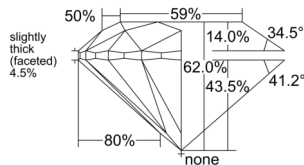

GIA®

FACSIMILE

GIA NATURAL DIAMOND DOSSIER®

June 11, 2025
GIA Report Number 2527411861
Shape and Cutting Style ..... Round Brilliant
Measurements ..... 5.05 - 5.09 x 3.15 mm

GRADING RESULTS

Carat Weight ..... 0.50 carat
Color Grade ..... F
Clarity Grade VVS1
Cut Grade ..... Excellent

ADDITIONAL GRADING INFORMATION

Polish ..... Excellent
Symmetry ..... Excellent
Fluorescence ..... Faint
Clarity Characteristics ..... Pinpoint
Inscription(s): GIA 2527411861

GIA REPORT 2527411861

Verify this report at gia.edu

PROPORTIONS

Profile to actual proportions