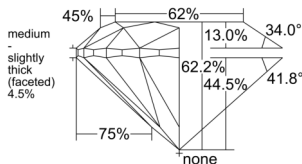

GIA®

FACSIMILE

GIA NATURAL DIAMOND DOSSIER®

June 07, 2025
GIA Report Number 2527415156
Shape and Cutting Style ..... Round Brilliant
Measurements ..... 5.64 - 5.68 x 3.52 mm

GRADING RESULTS

Carat Weight ..... 0.70 carat
Color Grade ..... H
Clarity Grade SI2
Cut Grade ..... Excellent

ADDITIONAL GRADING INFORMATION

Polish ..... Excellent
Symmetry ..... Excellent
Fluorescence ..... Medium Blue
Clarity Characteristics ..... Crystal, Feather
Inscription(s): GIA 2527415156

GIA REPORT 2527415156

Verify this report at GIA.edu

PROPORTIONS

Profile to actual proportions