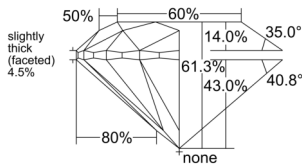

GIA®

FACSIMILE

GIA REPORT 2527423741

Verify this report at GIA.edu

GIA NATURAL DIAMOND DOSSIER®

June 13, 2025
GIA Report Number 2527423741
Shape and Cutting Style ..... Round Brilliant
Measurements ..... 5.05 - 5.08 x 3.10 mm

GRADING RESULTS

Carat Weight ..... 0.50 carat
Color Grade ..... G
Clarity Grade VVS1
Cut Grade ..... Excellent

ADDITIONAL GRADING INFORMATION

Polish ..... Excellent
Symmetry ..... Very Good
Fluorescence ..... None
Clarity Characteristics ..... Cloud, Feather
Inscription(s): GIA 2527423741

PROPORTIONS

Profile to actual proportions