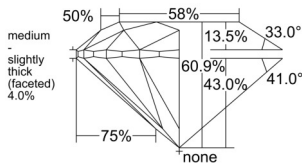

GIA®

FACSIMILE

GIA REPORT 2527443621

Verify this report at GIA.edu

GIA NATURAL DIAMOND DOSSIER®

June 10, 2025
GIA Report Number 2527443621
Shape and Cutting Style ..... Round Brilliant
Measurements ..... 4.41 - 4.42 x 2.69 mm

GRADING RESULTS

Carat Weight ..... 0.32 carat
Color Grade ..... G
Clarity Grade VS2
Cut Grade ..... Excellent

ADDITIONAL GRADING INFORMATION

Polish ..... Excellent
Symmetry ..... Excellent
Fluorescence ..... None
Clarity Characteristics ..... Cloud, Crystal, Feather
Inscription(s): GIA 2527443621

PROPORTIONS

Profile to actual proportions

GRADING SCALES

GIA COLOR SCALE	GIA CLARITY SCALE	GIA CUT SCALE	
D	FLAWLESS	EXCELLENT	
E	INTERNALLY FLAWLESS		
F		VVS₁	VERY GOOD
G	VVS₂		
H	VS₁	GOOD	
I	VS₂		
J	SI₁	FAIR	
K	SI₂		
L	I₁	POOR	
M	I₂		
N	I₃		
O			
P			
Q			
R			
S			
T			
U			
V			
W			
X			
Y			
Z