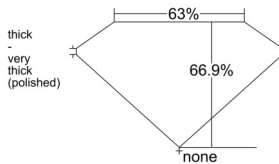

GIA®

FACSIMILE

GIA REPORT 2527462735

Verify this report at GIA.edu

GIA NATURAL DIAMOND DOSSIER®

June 14, 2025
GIA Report Number 2527462735
Shape and Cutting Style ..... Emerald Cut
Measurements ..... 6.00 x 4.29 x 2.87 mm

GRADING RESULTS

Carat Weight ..... 0.71 carat
Color Grade I
Clarity Grade VS1

ADDITIONAL GRADING INFORMATION

Polish ..... Excellent
Symmetry ..... Excellent
Fluorescence ..... None
Clarity Characteristics ..... Cloud, Crystal, Pinpoint
Inscription(s): GIA 2527462735

PROPORTIONS

Profile not to actual proportions

GRADING SCALES

GIA COLOR SCALE		GIA CLARITY SCALE			
COLORLESS	D	VERY VERY SLIGHTLY INCLUDED	FLAWLESS		
	E		INTERNALLY FLAWLESS		
	F	VERY SLIGHTLY INCLUDED	VS₁		
	G		VS₂		
	H		VS₁		
	NEAR COLORLESS	I	SLIGHTLY INCLUDED	SI₁	
		J		SI₂	
		FAINT	K	INCLUDED	I₁
			L		I₂
			M		I₃
VERT LIGHT	N				
	O				
	P				
	Q				
	R				
	S				
	T				
LIGHT	U				
	V				
	W				
	X				
Y					
Z