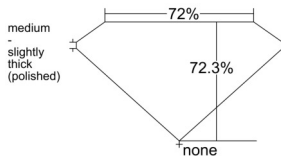

GIA®

FACSIMILE

GIA REPORT 2527493113

Verify this report at GIA.edu

GIA NATURAL DIAMOND DOSSIER®

June 14, 2025
GIA Report Number 2527493113
Shape and Cutting Style ..... Square Modified Brilliant
Measurements ..... 3.85 x 3.81 x 2.76 mm

GRADING RESULTS

Carat Weight ..... 0.33 carat
Color Grade ..... D
Clarity Grade S11

ADDITIONAL GRADING INFORMATION

Polish ..... Excellent
Symmetry ..... Very Good
Fluorescence ..... None
Clarity Characteristics ..... Cloud
Inscription(s): GIA 2527493113

PROPORTIONS

Profile not to actual proportions

GRADING SCALES

GIA COLOR SCALE		GIA CLARITY SCALE			
COLORLESS	D	VERY VERY SLIGHTLY INCLUDED	FLAWLESS		
	E		INTERNALLY FLAWLESS		
	F	VERY SLIGHTLY INCLUDED	VVS₁		
	G		VVS₂		
	H		VS₁		
	NEAR COLORLESS	I	VERY SLIGHTLY INCLUDED	VS₂	
		J		S1₁	
		FAINT	K	SLIGHTLY INCLUDED	S1₂
			L		I₁
			M		I₂
VERT LIGHT	N	INCLUDED	I₃		
	O				
	P				
	Q				
	R				
	S				
	T				
LIGHT	U				
	V				
	W				
	X				
Y					
Z