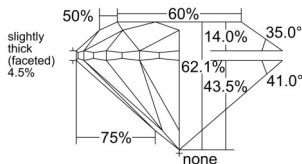

GIA®

FACSIMILE

GIA NATURAL DIAMOND DOSSIER®

June 17, 2025
GIA Report Number 2527513324
Shape and Cutting Style ..... Round Brilliant
Measurements ..... 5.20 - 5.25 x 3.25 mm

GRADING RESULTS

Carat Weight ..... 0.56 carat
Color Grade ..... J
Clarity Grade S11
Cut Grade ..... Excellent

ADDITIONAL GRADING INFORMATION

Polish ..... Excellent
Symmetry ..... Excellent
Fluorescence ..... None
Clarity Characteristics ..... Crystal, Feather
Inscription(s): GIA 2527513324

GIA REPORT 2527513324

Verify this report at gia.edu

PROPORTIONS

Profile to actual proportions