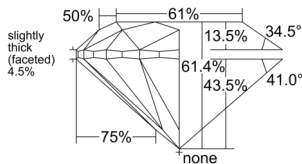

GIA®

FACSIMILE

GIA REPORT 2527514112

Verify this report at GIA.edu

GIA NATURAL DIAMOND DOSSIER®

June 17, 2025
GIA Report Number 2527514112
Shape and Cutting Style ..... Round Brilliant
Measurements ..... 5.28 - 5.32 x 3.25 mm

GRADING RESULTS

Carat Weight ..... 0.57 carat
Color Grade ..... H
Clarity Grade VS1
Cut Grade ..... Excellent

ADDITIONAL GRADING INFORMATION

Polish ..... Excellent
Symmetry ..... Excellent
Fluorescence ..... None
Clarity Characteristics..... Crystal, Feather, Pinpoint
Inscription(s): GIA 2527514112

PROPORTIONS

Profile to actual proportions